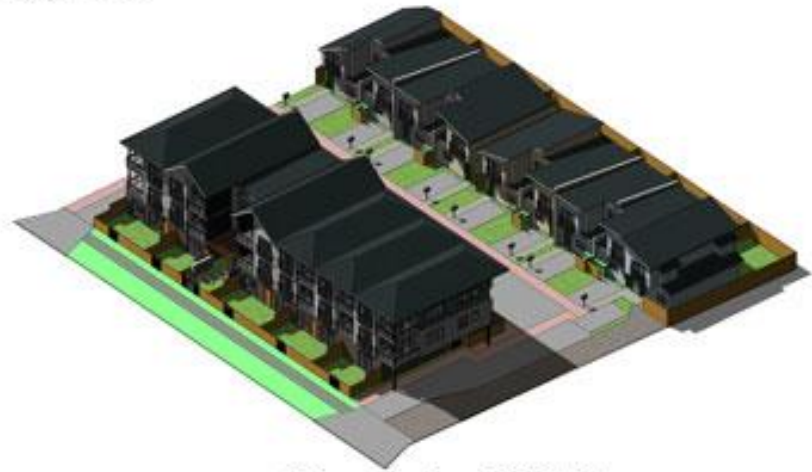

1 Apartment west elevation  
1 : 200

2 Apartments East elevation  
1 : 200

1 Apartment South elevation  
1 : 100

2 Apartments North elevation  
1 : 100

2 Terrace west elevation  
1 : 200

1 terrace house east elevation  
1 : 200

## Solar Analysis 1

11 am winter 22/06/17

12 pm spring 22/09/17

1 pm winter 22/06/17

2 pm summer 22/12/17